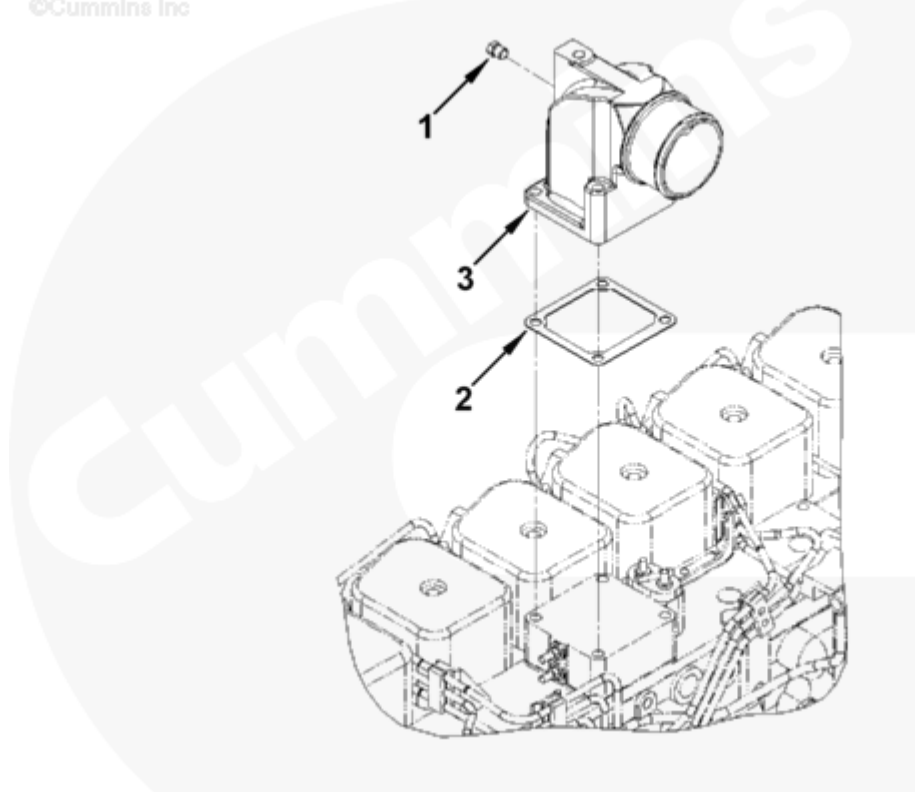

©Cummins Inc

ic950gf

[SMALL](#) | [MEDIUM](#) | [LARGE](#)

Cart	Ref No	Part Number	Part Description	Required	Remarks
View My Cart					
		IC9052	Air Intake Connection		Connection, Air Intake (CAC)...(More)

					Engine Cylinders: 4/6
					Direction Off Intake Manifold
					: Side Out
					Intake Manifold Connection
					O.D.: 3.0 IN
					Angle Off Connection: 90 Deg
					- Low Profile
					Works With Air Heater/Spacer:
					No
					Ether Boss Size: M8 x 1.25
					Boss
<input type="checkbox"/>	1	3906619	Pipe Plug	1	1/8 NPT.
	2	3913352	Connection Gasket	1	Purchase 3931604
<input type="checkbox"/>	3	3921649	Air Intake Connection	1	